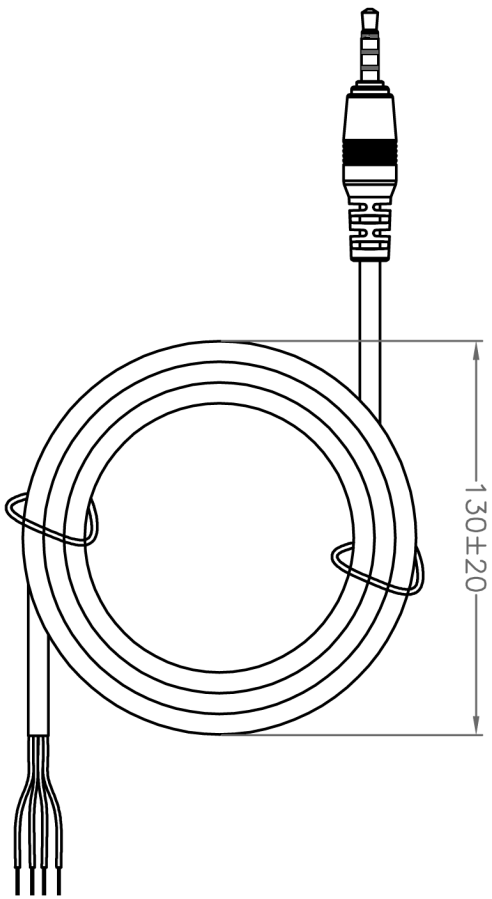

Scale: 2:1

**WIRING SCHEME:**

A	Red Wire
B	Black Wire
C	Yellow Wire
D	Green Wire

- NOTES:
1. Cable: NOUL 26#/4C(Red, Yellow, Green, Black)(0.16\*7)+Shield(0.2\*7)+Aluminum foil  $\phi$ 3.7 60P Black L=1820mm;
  2. Plug: P/N P3351(Silver)
  3. Molding Material: PVC Black.
  4. Magic: 14cm Black

品名 TITLE		Cable Assy, 4C 3.5mm Plug To Stripped/Tinned Ends, Shielded			
品號 PART NO.	圖號 DRAWING NO.	版本 REV.	繪圖 DRAWN	日期 DATE	09/26/2003
客戶品號 CUSTOMER P/N	CA-354S	A	Diny		
公差 TOLERANCE	.X .XX	±0.5 ±0.2	比例 SCALE	單位 UNIT	核准 APPROVED
DESCRIPTION	DATE	Jame		Swallow	
REV	DESCRIPTION				
ARBA	REV				